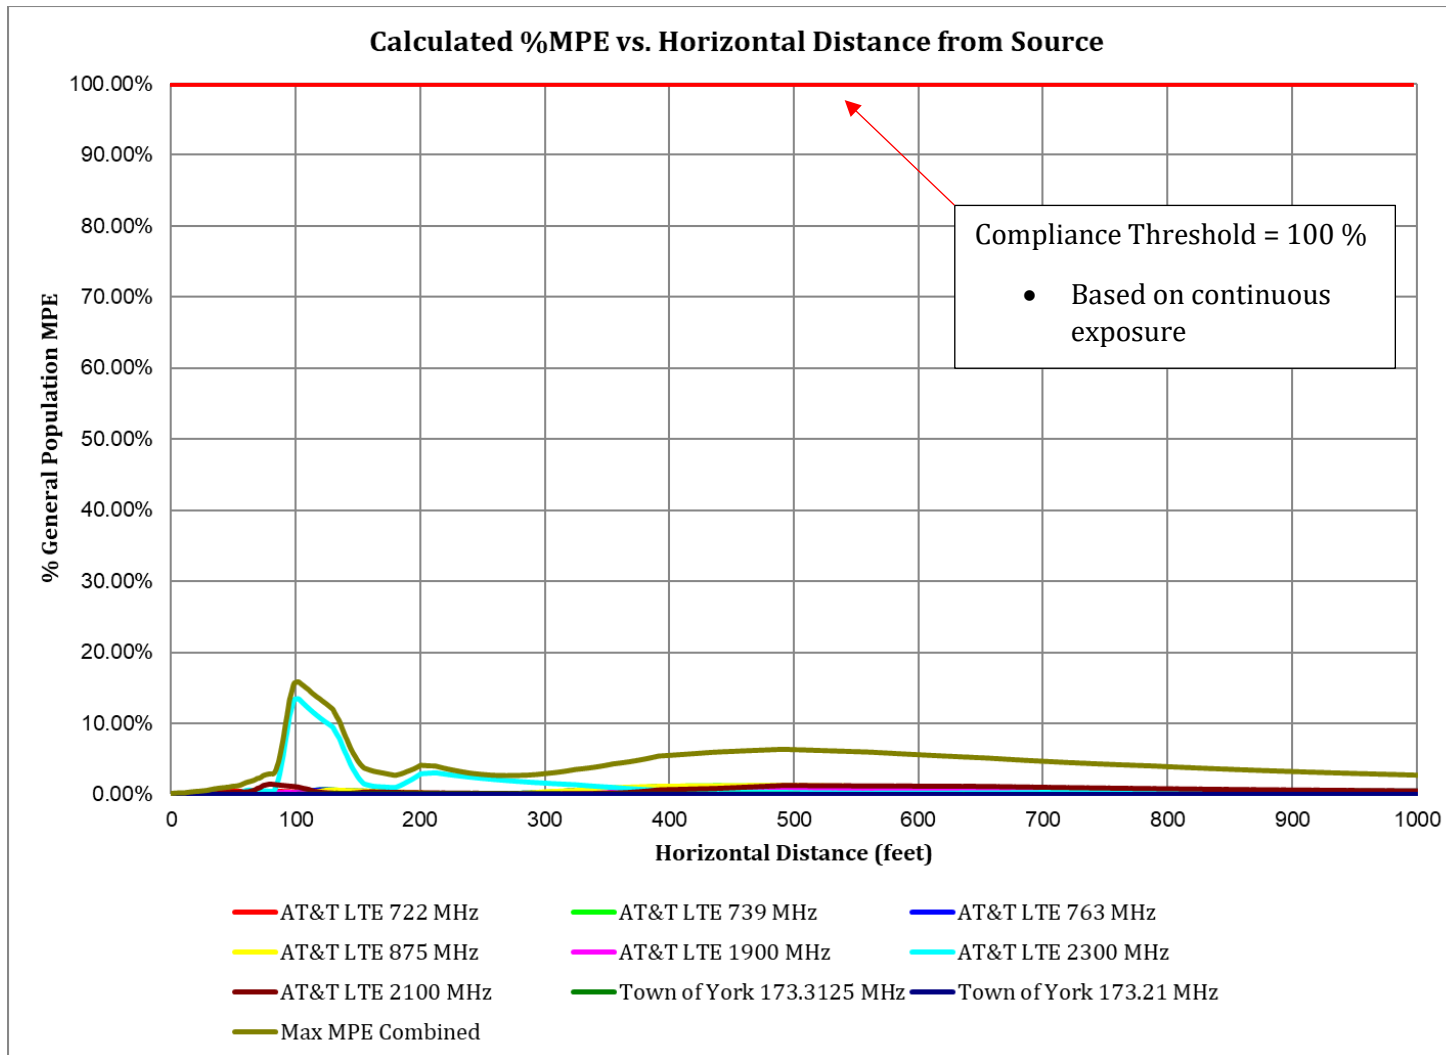

ME4097

5 Roots Rock Road York, ME

Figure 1: Graph of General Population % MPE vs. Distance